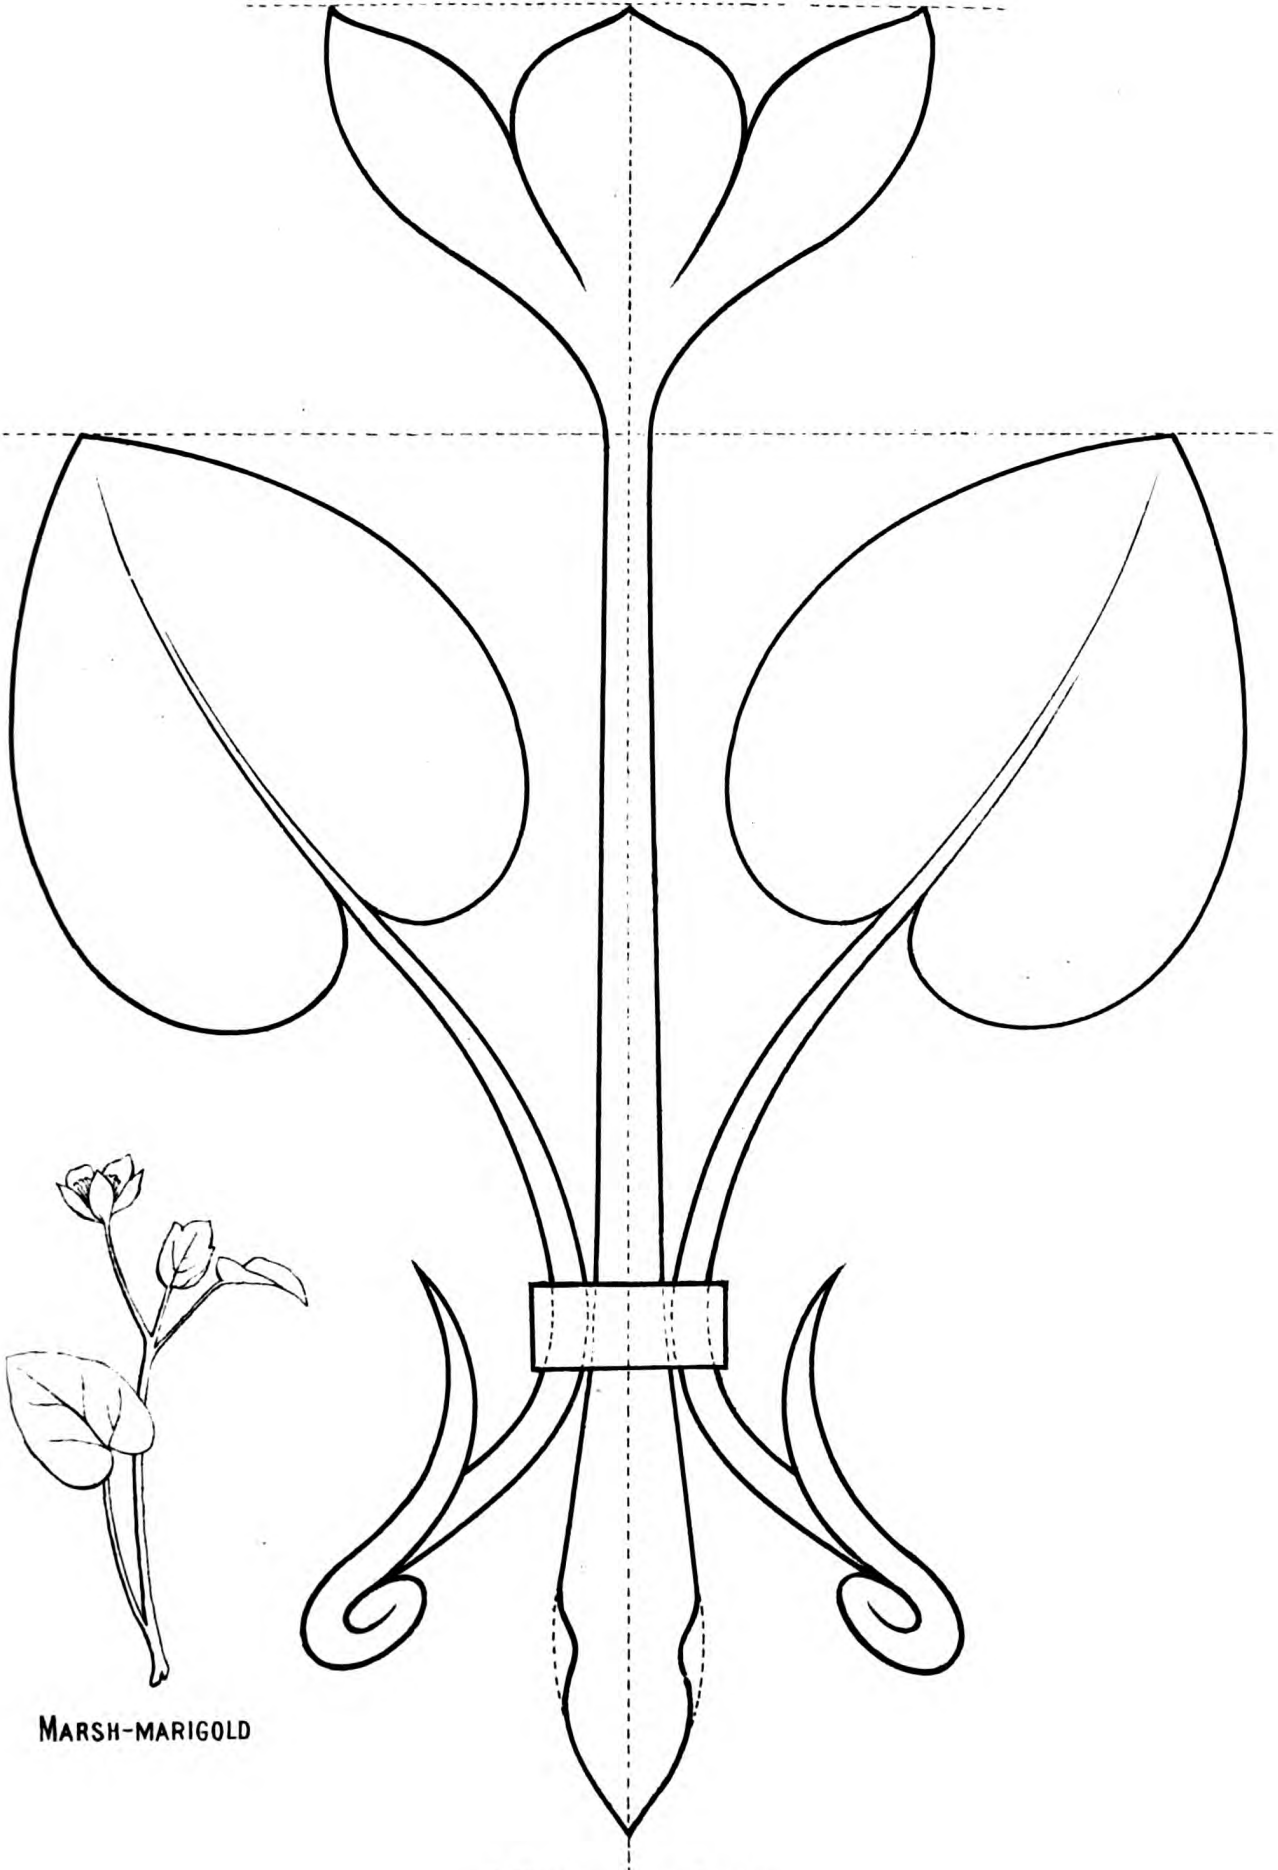

MARSH-MARIGOLD